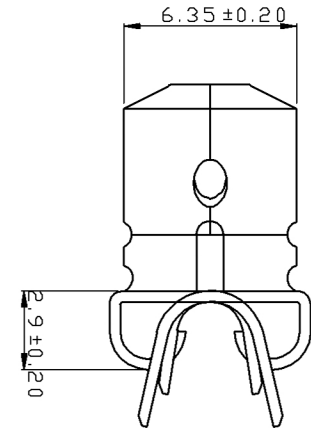

## Notes:

- Maximum Electrical Current: 

AWG	16	14		
AMP	18	30		
- Terminal Material: Brass
- Wire Range: 16-14 AWG
- NEMA Tab: 0.032 x 0.250 in (0.8 x 6.35 mm)

### Standard (Metric)

0.25" (6.35mm)  
 0.26" (6.6mm)  
 0.11" (2.9mm)  
 0.76" (19.3mm)  
 0.31" (7.8mm)  
 0.41" (10.5mm)  
 0.03" (0.80mm)

### Tolerances

(Unless Otherwise Specified)

0 > 6mm ± 0.20  
 6 > 18mm ± 0.30  
 18 > 30mm ± 0.40  
 30 > 75mm ± 0.50

**CATEGORY**

Open Barrel Connectors

**SCALE**

4/1

**PART #**

811LR

**SHEET**

1-3

**MATERIAL**

Brass

**PAGE**

10F2

**MIROMAR**