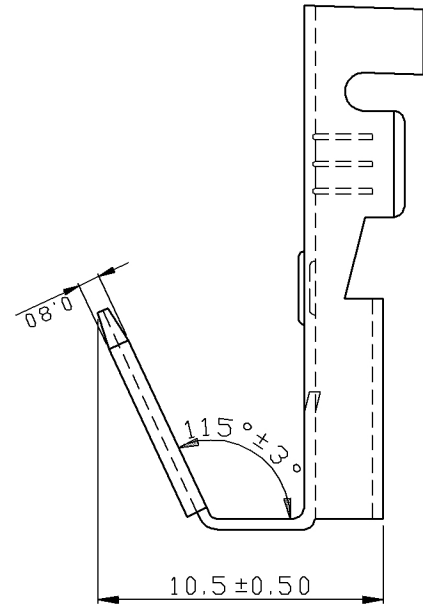

## Notes:

- Maximum Electrical Current: 

AWG	16	14		
AMP	18	30		
- Terminal Material: Brass
- Wire Range: 16-14 AWG
- NEMA Tab: 0.032 x 0.250 in (0.8 x 6.35 mm)

### Standard (Metric)

0.25" (6.35mm)  
 0.26" (6.6mm)  
 0.11" (2.9mm)  
 0.76" (19.3mm)  
 0.31" (7.8mm)  
 0.41" (10.5mm)  
 0.03" (0.80mm)

### Tolerances

(Unless Otherwise Specified)

0 > 6mm ± 0.20  
 6 > 18mm ± 0.30  
 18 > 30mm ± 0.40  
 30 > 75mm ± 0.50

**CATEGORY**

Open Barrel Connectors

**SCALE**

4/1

**PART #**

811LR

**SHEET**

1-3

**MATERIAL**

Brass

**PAGE**

10F2

**MIROMAR**