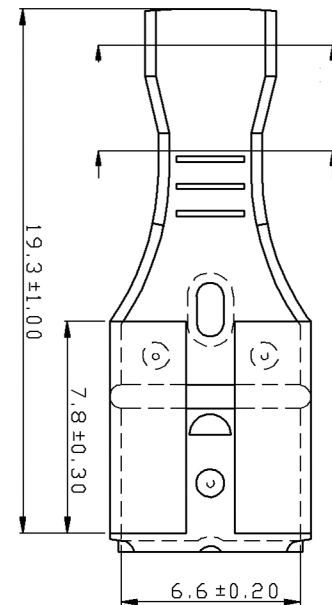

## Notes:

- Maximum Electrical Current: 

AWG	16	14		
AMP	18	30		
- Terminal Material: Brass
- Wire Range: 16-14 AWG
- NEMA Tab: 0.032 x 0.250 in (0.8 x 6.35 mm)

### Standard (Metric)

0.25" (6.35mm)  
 0.26" (6.6mm)  
 0.11" (2.9mm)  
 0.76" (19.3mm)  
 0.31" (7.8mm)  
 0.41" (10.5mm)  
 0.03" (0.80mm)

### Tolerances

(Unless Otherwise Specified)

0 > 6mm ± 0.20  
 6 > 18mm ± 0.30  
 18 > 30mm ± 0.40  
 30 > 75mm ± 0.50

**CATEGORY**

Open Barrel Connectors

**SCALE**

4/1

**PART #**

811LR

**SHEET**

1-3

**MATERIAL**

Brass

**PAGE**

10F2

**MIROMAR**